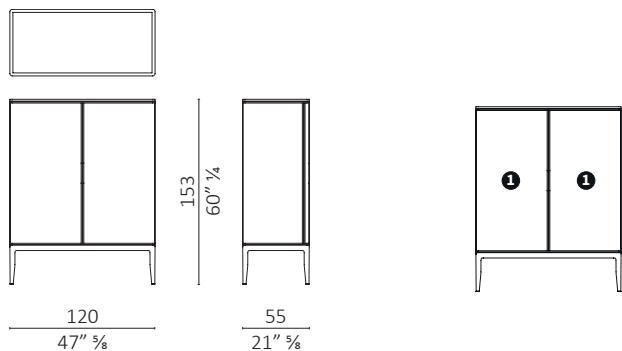

OBLIQUE

Oblique alto 2 ante / high 2 doors

Accessori / Accessories

Mensola in vetro / Glass shelf

Caratteristiche tecniche - Mensola interna in vetro fumè.
Technical features - Internal smoked glass shelf.

LED Oblique alto 2 ante / high 2 doors

Caratteristiche tecniche - Luce LED con accensione all'apertura dell'anta.
Technical features - LED light with door opening control.
Nota - Un unico LED per l'intero contenitore Oblique 2 ante.
Note - Single LED for the entire Oblique 2 doors cabinet.

Cassetto contenitore 2 ante / Drawer cabinet 2 doors

Caratteristiche tecniche - Cassetto centrale interno.
Technical features - Internal central drawer.

Fondo cassetto contenitore 2 ante / Drawer bottom cabinet 2 doors

Caratteristiche tecniche - Fondo del cassetto in tessuto o pelle.
Technical features - Bottom of drawer in fabric or leather.
Nota - Solo per Oblique cassetto interno 2 ante.
Note - Only for internal central drawer of Oblique 2 doors.

Divisorio 6 Cassetto interno / Partition 6 Drawer cabinet

Caratteristiche tecniche - Divisorio interno cassetto centrale in ebano.
Technical features - Internal central drawer partition in ebony.
Nota - Solo per cassetto interno 2 ante.
Note - Only for drawer cabinet 2 doors