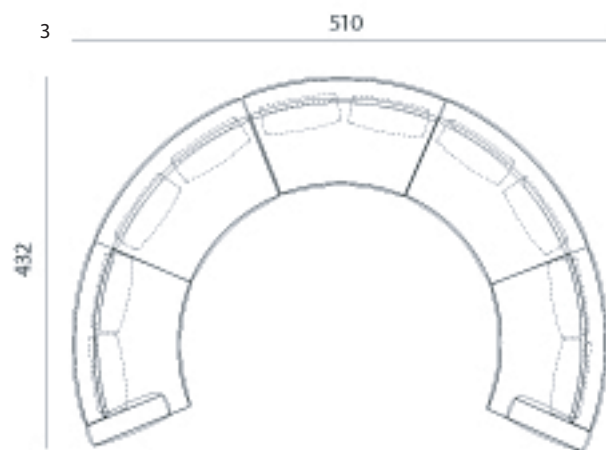

AUGUSTO SEATING SYSTEM

TC1910SX

PU1010

TE2410DX

AN1110SX

TE1510SX-DX

CL1116DX-SX

CC1910