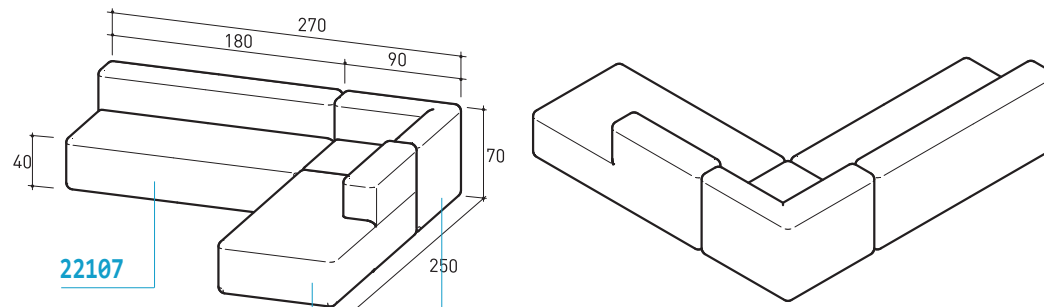

SET GIUNZIONE
JUNCTION SET

art. 221G

CUSCINO
CUSHION

art. 2736

Tutti gli elementi dotati di
piedini h 4 cm
All the elements are equipped
with 4 cm feet

221C0

W 70⁷/₈" - H 27¹/₂" - D 35³/₈"

221C3

W 106¹/₄" - H 27¹/₂" - D 35³/₈"

221C4

W 106¹/₄" - H 27¹/₂" - D 35³/₈"

221C5

W 126" - H 27¹/₂" - D 35³/₈"

221C6

W 126" - H 27¹/₂" - D 35³/₈"

221C50

W 106 1/4" - H 27 1/2" - D 98 3/8"

221C51

W 106 1/4" - H 27 1/2" - D 98 3/8"

221C52

W 126" - H 27 1/2" - D 98 3/8"

221C10

W 126" - H 27 1/2" - D 98 3/8"

221C11