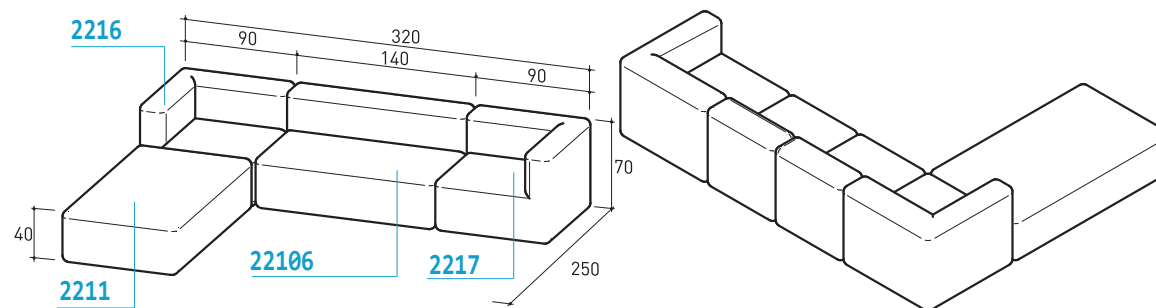

SET GIUNZIONE
JUNCTION SET

art. 221G

CUSCINO
CUSHION

art. 2736

Tutti gli elementi dotati di
piedini h 4 cm
All the elements are equipped
with 4 cm feet

221C0

W 70⁷/₈" - H 27¹/₂" - D 35³/₈"

221C3

W 106¹/₄" - H 27¹/₂" - D 35³/₈"

221C4

W 106¹/₄" - H 27¹/₂" - D 35³/₈"

221C5

W 126" - H 27¹/₂" - D 35³/₈"

221C6

W 126" - H 27¹/₂" - D 35³/₈"

221C50

W 106 1/4" - H 27 1/2" - D 98 3/8"

221C51

W 106 1/4" - H 27 1/2" - D 98 3/8"

221C52

W 126" - H 27 1/2" - D 98 3/8"

221C10

W 126" - H 27 1/2" - D 98 3/8"

221C11