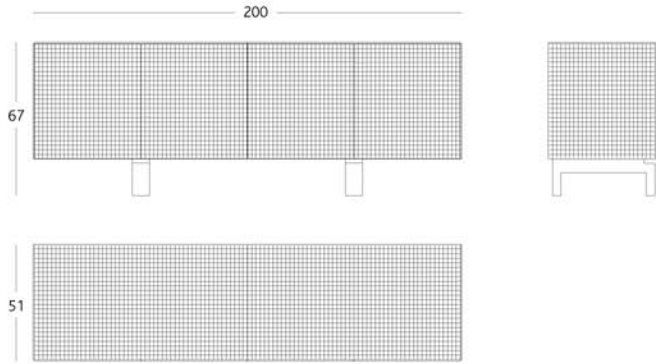

2M

Single Drawer

3M

- *Shelves included
- *Mensole incluse
- *Étagères inclus
- *Regalbrett eingeschlossen

EXAMPLE 1 - DRAWERS CONFIGURATION

EXAMPLE 2 - CONFIGURATION WITH SHELVES

PACKAGING		
Module	PCS	DIMENSIONS GROSS KG
	1	116x62x72 92