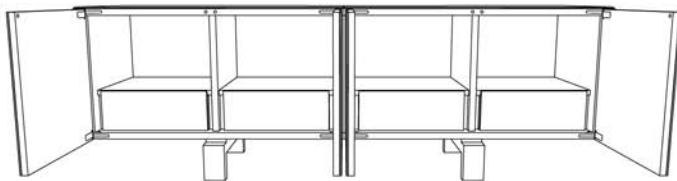

2M

Single Drawer

3M

- *Shelves included
- *Mensole incluse
- *Étagères inclus
- *Regalbrett eingeschlossen

EXAMPLE 1 - DRAWERS CONFIGURATION

EXAMPLE 2 - CONFIGURATION WITH SHELVES

PACKAGING		
Module	PCS	DIMENSIONS GROSS KG
	1	116x62x72 92