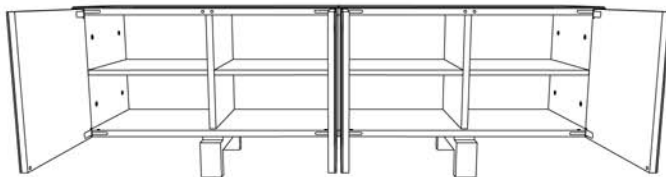

2M

Single Drawer

3M

- *Shelves included
- *Mensole incluse
- *Étagères inclus
- *Regalbrett eingeschlossen

EXAMPLE 1 - DRAWERS CONFIGURATION

EXAMPLE 2 - CONFIGURATION WITH SHELVES

PACKAGING		
Module	PCS	DIMENSIONS GROSS KG
	1	116x62x72 92