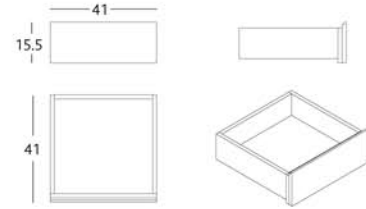

2M

Single Drawer

3M

- *Shelves included
- *Mensole incluse
- *Étagères inclus
- *Regalbrett eingeschlossen

EXAMPLE 1 - DRAWERS CONFIGURATION

EXAMPLE 2 - CONFIGURATION WITH SHELVES

PACKAGING		
Module	PCS	DIMENSIONS GROSS KG
	1	116x62x72 92