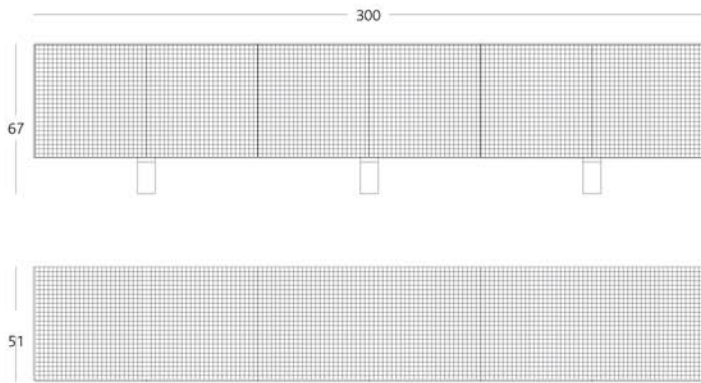

2M

Single Drawer

3M

- *Shelves included
- *Mensole incluse
- *Étagères inclus
- *Regalbrett eingeschlossen

EXAMPLE 1 - DRAWERS CONFIGURATION

EXAMPLE 2 - CONFIGURATION WITH SHELVES

PACKAGING		
Module	PCS	DIMENSIONS GROSS KG
	1	116x62x72 92