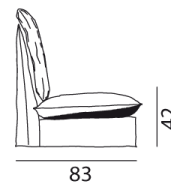

Ghost 06 07

collezione: **Ghost / Sofas**

designer: **Paola Navone**

Ghost 06: Modular lounge chair w/o arms, multilayer and solid wood frame, with elastic belts, upholstered with polyurethane foams, removable covers. One back cushion in dacron and down 60 x 60 cm.

Ghost 07: Corner / end element, multilayer and solid wood frame, with elastic belts, upholstered with polyurethane foams, removable covers. Two back cushions in dacron and down 60 x 60 cm.

Copyright Gervasoni SpA - Tutti i diritti riservati
Viale del Lavoro, 88 - 33050 Pavia di Udine - Italia