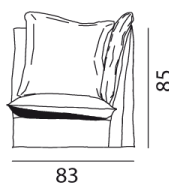

Ghost 06 07

collezione: **Ghost / Sofas**

designer: **Paola Navone**

Ghost 06: Modular lounge chair w/o arms, multilayer and solid wood frame, with elastic belts, upholstered with polyurethane foams, removable covers. One back cushion in dacron and down 60 x 60 cm.

Ghost 07: Corner / end element, multilayer and solid wood frame, with elastic belts, upholstered with polyurethane foams, removable covers. Two back cushions in dacron and down 60 x 60 cm.

Copyright Gervasoni SpA - Tutti i diritti riservati
Viale del Lavoro, 88 - 33050 Pavia di Udine - Italia