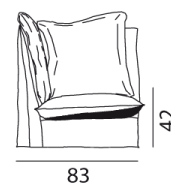

Ghost 06 07

collezione: **Ghost / Sofas**

designer: **Paola Navone**

Ghost 06: Modular lounge chair w/o arms, multilayer and solid wood frame, with elastic belts, upholstered with polyurethane foams, removable covers. One back cushion in dacron and down 60 x 60 cm.

Ghost 07: Corner / end element, multilayer and solid wood frame, with elastic belts, upholstered with polyurethane foams, removable covers. Two back cushions in dacron and down 60 x 60 cm.

Copyright Gervasoni SpA - Tutti i diritti riservati
Viale del Lavoro, 88 - 33050 Pavia di Udine - Italia