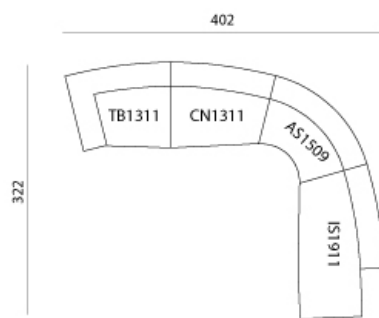

Size: 382 x 113 cm

Composition 5

1 x TA1309 LH - end seat with high armrest, 133x113 cm
1 x IS1911 RH - island, 191x108 cm

Size: 317 x 135 cm

Divano Emile

Esempi di configurazioni

Composition 6

2 x IS1911 LH/RH - island, 191x108 cm

Size: 366 x 135 cm

Composition 7

1 x IS1911 LH - island, 191x108 cm

1 x AS1209 - corner seat with backrest, 124x92 cm

1 x TA1309 RH - end seat with high armrest, 133x113 cm

Size: 386,7 x 212 cm

Composition 8

1 x TB1311 LH - end seat with low armrest, 133x113 cm

1 x CN1311 LH - large central seat, 133x108 cm

1 x AS1509 - large corner seat with backrest, 157x96 cm

1 x IS1911 RH - island, 191x108 cm

Size: 402 x 322 cm

Composition 9

1 x TB1311 LH - end seat with low armrest, 133x113 cm

1 x CN1311 LH - large central seat, 133x108 cm

1 x AS1209 - corner seat with backrest, 124x92 cm

1 x IS1911 RH - island, 191x108 cm

Size: 434 x 299 cm