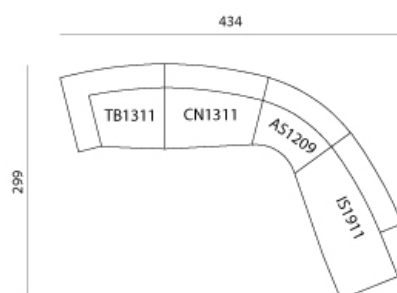

Size: 382 x 113 cm

Composition 5

1 x TA1309 LH - end seat with high armrest, 133x113 cm
1 x IS1911 RH - island, 191x108 cm

Size: 317 x 135 cm

Divano Emile

Esempi di configurazioni

Composition 6

2 x IS1911 LH/RH - island, 191x108 cm

Size: 366 x 135 cm

Composition 7

1 x IS1911 LH - island, 191x108 cm

1 x AS1209 - corner seat with backrest, 124x92 cm

1 x TA1309 RH - end seat with high armrest, 133x113 cm

Size: 386,7 x 212 cm

Composition 8

1 x TB1311 LH - end seat with low armrest, 133x113 cm

1 x CN1311 LH - large central seat, 133x108 cm

1 x AS1509 - large corner seat with backrest, 157x96 cm

1 x IS1911 RH - island, 191x108 cm

Size: 402 x 322 cm

Composition 9

1 x TB1311 LH - end seat with low armrest, 133x113 cm

1 x CN1311 LH - large central seat, 133x108 cm

1 x AS1209 - corner seat with backrest, 124x92 cm

1 x IS1911 RH - island, 191x108 cm

Size: 434 x 299 cm