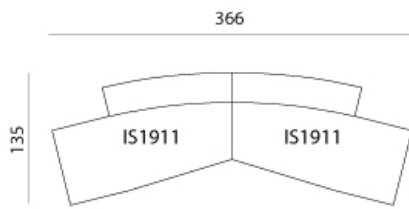

Size: 469 x 155 cm

Composition 3

2 x TB1311 LH/RH - end seat with low armrest, 133x113 cm
2 x CN1011 LH/RH - small central seat, 108x108 cm

Size: 465 x 150 cm

Composition 4

2 x IB1911 LH/RH - island with armrest, 191x113 cm

Size: 382 x 113 cm

Composition 5

1 x TA1309 LH - end seat with high armrest, 133x113 cm
1 x IS1911 RH - island, 191x108 cm

Size: 317 x 135 cm

Divano Emile

Esempi di configurazioni

Composition 6

2 x IS1911 LH/RH - island, 191x108 cm

Size: 366 x 135 cm

Composition 7

1 x IS1911 LH - island, 191x108 cm

1 x AS1209 - corner seat with backrest, 124x92 cm

1 x TA1309 RH - end seat with high armrest, 133x113 cm

Size: 386,7 x 212 cm

Composition 8

1 x TB1311 LH - end seat with low armrest, 133x113 cm

1 x CN1311 LH - large central seat, 133x108 cm

1 x AS1509 - large corner seat with backrest, 157x96 cm

1 x IS1911 RH - island, 191x108 cm

Size: 402 x 322 cm