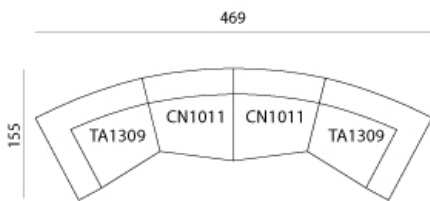

Emile Sofa

Example of configurations

Composition 1

1 x TB1311 LH - end seat with low armrest, 133x113 cm
1 x CN1311 LH - large central seat, 133x108 cm

Size: 393 x 160 cm

Composition 2

2 x TA1309 LH/RH - end seat with high armrest, 133x113 cm
2 x CN1011 LH/RH - small central seat, 108x108 cm

Size: 469 x 155 cm

Composition 3

2 x TB1311 LH/RH - end seat with low armrest, 133x113 cm
2 x CN1011 LH/RH - small central seat, 108x108 cm

Size: 465 x 150 cm

Composition 4

2 x IB1911 LH/RH - island with armrest, 191x113 cm

Size: 382 x 113 cm

Composition 5

1 x TA1309 LH - end seat with high armrest, 133x113 cm
1 x IS1911 RH - island, 191x108 cm

Size: 317 x 135 cm

Divano Emile

Esempi di configurazioni

Composition 6

2 x IS1911 LH/RH - island, 191x108 cm

Size: 366 x 135 cm

Composition 7

1 x IS1911 LH - island, 191x108 cm

1 x AS1209 - corner seat with backrest, 124x92 cm

1 x TA1309 RH - end seat with high armrest, 133x113 cm

Size: 386,7 x 212 cm

Composition 8