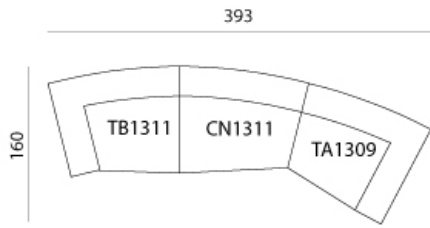

Emile Sofa

Example of configurations

Composition 1

1 x TB1311 LH - end seat with low armrest, 133x113 cm
1 x CN1311 LH - large central seat, 133x108 cm

Size: 393 x 160 cm

Composition 2

2 x TA1309 LH/RH - end seat with high armrest, 133x113 cm
2 x CN1011 LH/RH - small central seat, 108x108 cm

Size: 469 x 155 cm

Composition 3

2 x TB1311 LH/RH - end seat with low armrest, 133x113 cm
2 x CN1011 LH/RH - small central seat, 108x108 cm

Size: 465 x 150 cm

Composition 4

2 x IB1911 LH/RH - island with armrest, 191x113 cm

Size: 382 x 113 cm

Composition 5

1 x TA1309 LH - end seat with high armrest, 133x113 cm
1 x IS1911 RH - island, 191x108 cm

Size: 317 x 135 cm

Divano Emile

Esempi di configurazioni

Composition 6

2 x IS1911 LH/RH - island, 191x108 cm

Size: 366 x 135 cm

Composition 7

1 x IS1911 LH - island, 191x108 cm

1 x AS1209 - corner seat with backrest, 124x92 cm

1 x TA1309 RH - end seat with high armrest, 133x113 cm

Size: 386,7 x 212 cm

Composition 8