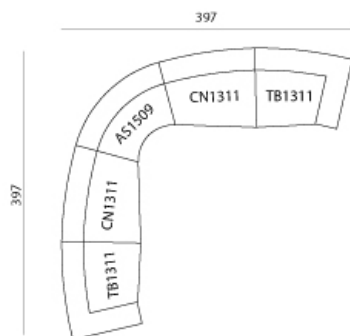

Size: 451,2 x 223,5 cm

Divano Emile

Esempi di configurazioni

Composition 11

2 x CN1311 LH/RH - large central seat, 133x108 cm
1 x AS1209 - corner seat with backrest, 124x92 cm
1 x TB1311 RH - end seat with low armrest, 133x113 cm

Size: 452 x 222 cm

Composition 12

1 x TA1309 LH - end seat with high armrest, 133x113 cm
1 x AN1209 - corner seat with backrest, 124x92 cm
1 x CN1311 RH - large central seat, 133x108 cm
1 x TB1311 RH - end seat with low armrest, 133x113 cm

Size: 453 x 224 cm

Composition 13

2 x TA1309 LH/R - end seat with high armrest, 133x113 cm
2 x CN1011 LH/R - small central seat, 108x108 cm
1 x AS1509 - large corner seat with backrest, 157x96 cm

Size: 476 x 257 cm

Composition 14

2 x TB1311 LH/RH - end seat with low armrest, 133x113 cm
2 x CN1311 LH/RH - large central seat, 133x108 cm
1 x AS1509 - large corner seat with backrest, 157x96 cm

Size: 397 x 397 cm

Composition 15