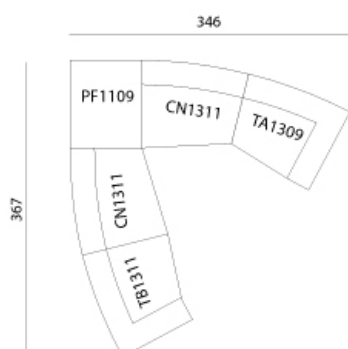

Size: 366 x 135 cm

Composition 7

1 x IS1911 LH - island, 191x108 cm

1 x AS1209 - corner seat with backrest, 124x92 cm

1 x TA1309 RH - end seat with high armrest, 133x113 cm

Size: 386,7 x 212 cm

Composition 8

Size: 452 x 222 cm

Composition 12

1 x TA1309 LH - end seat with high armrest, 133x113 cm
1 x AN1209 - corner seat with backrest, 124x92 cm
1 x CN1311 RH - large central seat, 133x108 cm
1 x TB1311 RH - end seat with low armrest, 133x113 cm

Size: 453 x 224 cm

Composition 13

2 x TA1309 LH/R - end seat with high armrest, 133x113 cm
2 x CN1011 LH/R - small central seat, 108x108 cm
1 x AS1509 - large corner seat with backrest, 157x96 cm

Size: 476 x 257 cm

Composition 14

2 x TB1311 LH/RH - end seat with low armrest, 133x113 cm
2 x CN1311 LH/RH - large central seat, 133x108 cm
1 x AS1509 - large corner seat with backrest, 157x96 cm

Size: 397 x 397 cm

Composition 15