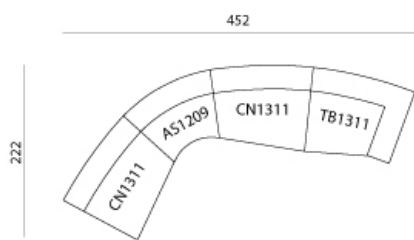

Composition 9

1 x TB1311 LH - end seat with low armrest, 133x113 cm

1 x CN1311 LH - large central seat, 133x108 cm

1 x AS1209 - corner seat with backrest, 124x92 cm

1 x IS1911 RH - island, 191x108 cm

Size: 434 x 299 cm

Composition 10

1 x TA1309 LH - end seat with high armrest, 133x113 cm

1 x AS1209 - corner seat with backrest, 124x92 cm

1 x CN1311 LH - large central seat, 133x108 cm

1 x TB1311 RH - end seat with low armrest, 133x113 cm

Size: 451,2 x 223,5 cm

Divano Emile

Esempi di configurazioni

Composition 11

2 x CN1311 LH/RH - large central seat, 133x108 cm
1 x AS1209 - corner seat with backrest, 124x92 cm
1 x TB1311 RH - end seat with low armrest, 133x113 cm

Size: 452 x 222 cm

Composition 12

1 x TA1309 LH - end seat with high armrest, 133x113 cm
1 x AN1209 - corner seat with backrest, 124x92 cm
1 x CN1311 RH - large central seat, 133x108 cm
1 x TB1311 RH - end seat with low armrest, 133x113 cm