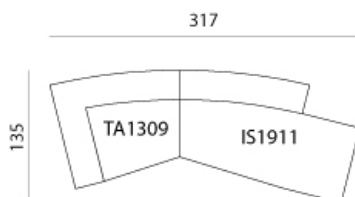

Emile Sofa

Example of configurations

Composition 1

1 x TB1311 LH - end seat with low armrest, 133x113 cm
1 x CN1311 LH - large central seat, 133x108 cm

Size: 393 x 160 cm

Composition 2

2 x TA1309 LH/RH - end seat with high armrest, 133x113 cm
2 x CN1011 LH/RH - small central seat, 108x108 cm

Size: 469 x 155 cm

Composition 3

2 x TB1311 LH/RH - end seat with low armrest, 133x113 cm
2 x CN1011 LH/RH - small central seat, 108x108 cm

Size: 465 x 150 cm

Composition 4

2 x IB1911 LH/RH - island with armrest, 191x113 cm

Size: 382 x 113 cm

Composition 5

1 x TA1309 LH - end seat with high armrest, 133x113 cm
1 x IS1911 RH - island, 191x108 cm

Size: 317 x 135 cm

Divano Emile

Esempi di configurazioni

Composition 6

2 x IS1911 LH/RH - island, 191x108 cm

Size: 366 x 135 cm

Composition 7

1 x IS1911 LH - island, 191x108 cm

1 x AS1209 - corner seat with backrest, 124x92 cm

1 x TA1309 RH - end seat with high armrest, 133x113 cm

Size: 386,7 x 212 cm

Composition 8