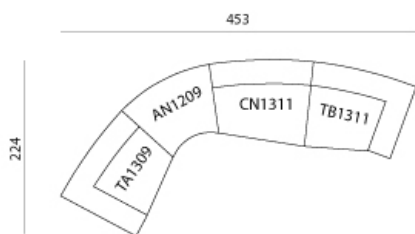

Composition 10

1 x TA1309 LH - end seat with high armrest, 133x113 cm

1 x AS1209 - corner seat with backrest, 124x92 cm

1 x CN1311 LH - large central seat, 133x108 cm

1 x TB1311 RH - end seat with low armrest, 133x113 cm

Size: 451,2 x 223,5 cm

Divano Emile

Esempi di configurazioni

Composition 11

2 x CN1311 LH/RH - large central seat, 133x108 cm
1 x AS1209 - corner seat with backrest, 124x92 cm
1 x TB1311 RH - end seat with low armrest, 133x113 cm

Size: 452 x 222 cm

Composition 12

1 x TA1309 LH - end seat with high armrest, 133x113 cm
1 x AN1209 - corner seat with backrest, 124x92 cm
1 x CN1311 RH - large central seat, 133x108 cm
1 x TB1311 RH - end seat with low armrest, 133x113 cm

Size: 453 x 224 cm

Composition 13

2 x TA1309 LH/R - end seat with high armrest, 133x113 cm
2 x CN1011 LH/R - small central seat, 108x108 cm
1 x AS1509 - large corner seat with backrest, 157x96 cm

Size: 476 x 257 cm