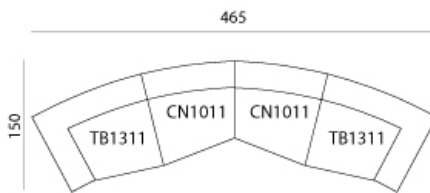

Emile Sofa

Example of configurations

Composition 1

1 x TB1311 LH - end seat with low armrest, 133x113 cm
1 x CN1311 LH - large central seat, 133x108 cm

Size: 393 x 160 cm

Composition 2

2 x TA1309 LH/RH - end seat with high armrest, 133x113 cm
2 x CN1011 LH/RH - small central seat, 108x108 cm

Size: 469 x 155 cm

Composition 3

2 x TB1311 LH/RH - end seat with low armrest, 133x113 cm
2 x CN1011 LH/RH - small central seat, 108x108 cm

Size: 465 x 150 cm

Composition 4

2 x IB1911 LH/RH - island with armrest, 191x113 cm

Size: 382 x 113 cm

Composition 5

1 x TA1309 LH - end seat with high armrest, 133x113 cm
1 x IS1911 RH - island, 191x108 cm

Size: 317 x 135 cm

Divano Emile

Esempi di configurazioni

Composition 6

2 x IS1911 LH/RH - island, 191x108 cm

Size: 366 x 135 cm

Composition 7

1 x IS1911 LH - island, 191x108 cm

1 x AS1209 - corner seat with backrest, 124x92 cm

1 x TA1309 RH - end seat with high armrest, 133x113 cm

Size: 386,7 x 212 cm

Composition 8