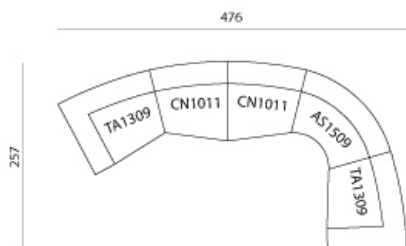

Composition 9

1 x TB1311 LH - end seat with low armrest, 133x113 cm

1 x CN1311 LH - large central seat, 133x108 cm

1 x AS1209 - corner seat with backrest, 124x92 cm

1 x IS1911 RH - island, 191x108 cm

Size: 434 x 299 cm

Size: 451,2 x 223,5 cm

Divano Emile

Esempi di configurazioni

Composition 11

2 x CN1311 LH/RH - large central seat, 133x108 cm
1 x AS1209 - corner seat with backrest, 124x92 cm
1 x TB1311 RH - end seat with low armrest, 133x113 cm

Size: 452 x 222 cm

Composition 12

1 x TA1309 LH - end seat with high armrest, 133x113 cm
1 x AN1209 - corner seat with backrest, 124x92 cm
1 x CN1311 RH - large central seat, 133x108 cm
1 x TB1311 RH - end seat with low armrest, 133x113 cm

Size: 453 x 224 cm

Composition 13

2 x TA1309 LH/R - end seat with high armrest, 133x113 cm
2 x CN1011 LH/R - small central seat, 108x108 cm
1 x AS1509 - large corner seat with backrest, 157x96 cm

Size: 476 x 257 cm