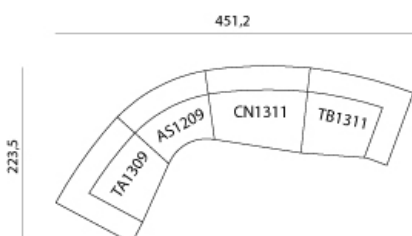

1 x TB1311 LH - end seat with low armrest, 133x113 cm

1 x CN1311 LH - large central seat, 133x108 cm

1 x AS1509 - large corner seat with backrest, 157x96 cm

1 x IS1911 RH - island, 191x108 cm

Size: 402 x 322 cm

Composition 9

1 x TB1311 LH - end seat with low armrest, 133x113 cm

1 x CN1311 LH - large central seat, 133x108 cm

1 x AS1209 - corner seat with backrest, 124x92 cm

1 x IS1911 RH - island, 191x108 cm

Size: 434 x 299 cm

Composition 10

1 x TA1309 LH - end seat with high armrest, 133x113 cm

1 x AS1209 - corner seat with backrest, 124x92 cm

1 x CN1311 LH - large central seat, 133x108 cm

1 x TB1311 RH - end seat with low armrest, 133x113 cm

Size: 451,2 x 223,5 cm

Divano Emile

Esempi di configurazioni

Composition 11

2 x CN1311 LH/RH - large central seat, 133x108 cm
1 x AS1209 - corner seat with backrest, 124x92 cm
1 x TB1311 RH - end seat with low armrest, 133x113 cm