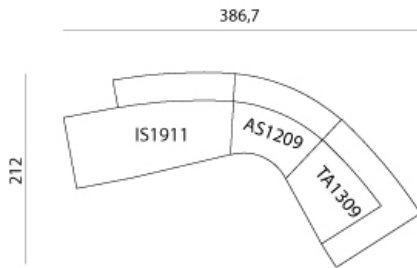

Size: 469 x 155 cm

Composition 3

2 x TB1311 LH/RH - end seat with low armrest, 133x113 cm
2 x CN1011 LH/RH - small central seat, 108x108 cm

Size: 465 x 150 cm

Composition 4

2 x IB1911 LH/RH - island with armrest, 191x113 cm

Size: 382 x 113 cm

Composition 5

1 x TA1309 LH - end seat with high armrest, 133x113 cm
1 x IS1911 RH - island, 191x108 cm

Size: 317 x 135 cm

Divano Emile

Esempi di configurazioni

Composition 6

2 x IS1911 LH/RH - island, 191x108 cm

Size: 366 x 135 cm

Composition 7

1 x IS1911 LH - island, 191x108 cm

1 x AS1209 - corner seat with backrest, 124x92 cm

1 x TA1309 RH - end seat with high armrest, 133x113 cm

Size: 386,7 x 212 cm

Composition 8

1 x TB1311 LH - end seat with low armrest, 133x113 cm

1 x CN1311 LH - large central seat, 133x108 cm

1 x AS1509 - large corner seat with backrest, 157x96 cm

1 x IS1911 RH - island, 191x108 cm

Size: 402 x 322 cm