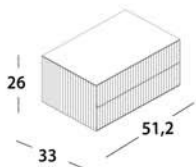

FINITURA
FINISH

IMBALLO
PACKING

MOBILI CONTENITORI / CABINETS

CABINET 1

CM09121

FL (COLORI SU RICHIESTA/
COLOURS ON REQUEST)

CABINET 1
2 ANTE /
2 DOORS

CABINET	
x	
	Kg 17
	m ³ 0,114