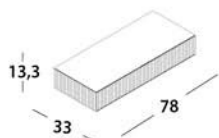

CABINET 3

CM09123

FL (COLORI SU RICHIESTA/
COLOURS ON REQUEST)

CABINET 3
1 CASSETTO /
1 DRAWERS

CABINET	
1 x	
	Kg 20
	m³ 0,119

CONTENITORI / CABINETS:

Mdf laccato goffrato / embossed lacquered mdf

PIEDINI E ZOCCOLO / FEET AND BASE:

metallo verniciato antracite RAL 9005 / anthracite painted metal RAL 9005