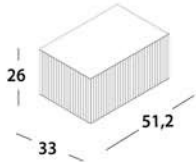

FINITURA
FINISH

IMBALLO
PACKING

MOBILI CONTENITORI / CABINETS

CABINET 1

CM09121

FL (COLORI SU RICHIESTA/
COLOURS ON REQUEST)

CABINET 1
2 ANTE /
2 DOORS

CABINET	
x	
	Kg 17
	m ³ 0,114