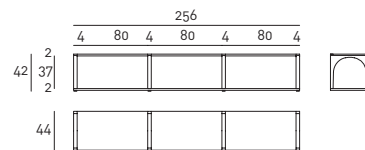

## Portico Libreria

design Claesson Koivisto Rune

Bookshelf with shelves in whole panels of 2cm thick and 4cm deep, with a pitch of 80 or 100cm, veneered in natural or charcoal dyed oak. Side panels 4cm thick with arch design and through holes to house the assemblage tie rod and height-adjustable feet. Available only in fixed configurations, to be assembled in situ.