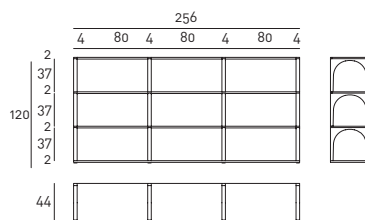

## Portico Libreria

design Claesson Koivisto Rune

Bookshelf with shelves in whole panels of 2cm thick and 4cm deep, with a pitch of 80 or 100cm, veneered in natural or charcoal dyed oak. Side panels 4cm thick with arch design and through holes to house the assemblage tie rod and height-adjustable feet. Available only in fixed configurations, to be assembled in situ.