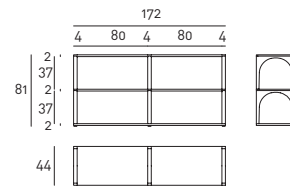

## Portico Libreria

design Claesson Koivisto Rune

Bookshelf with shelves in whole panels of 2cm thick and 4cm deep, with a pitch of 80 or 100cm, veneered in natural or charcoal dyed oak. Side panels 4cm thick with arch design and through holes to house the assemblage tie rod and height-adjustable feet. Available only in fixed configurations, to be assembled in situ.