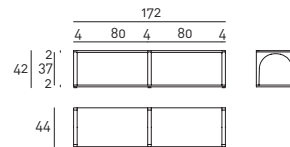

## Portico Libreria

design Claesson Koivisto Rune

Bookshelf with shelves in whole panels of 2cm thick and 4cm deep, with a pitch of 80 or 100cm, veneered in natural or charcoal dyed oak. Side panels 4cm thick with arch design and through holes to house the assemblage tie rod and height-adjustable feet. Available only in fixed configurations, to be assembled in situ.