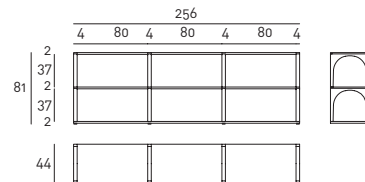

## Portico Libreria

design Claesson Koivisto Rune

Bookshelf with shelves in whole panels of 2cm thick and 4cm deep, with a pitch of 80 or 100cm, veneered in natural or charcoal dyed oak. Side panels 4cm thick with arch design and through holes to house the assemblage tie rod and height-adjustable feet. Available only in fixed configurations, to be assembled in situ.