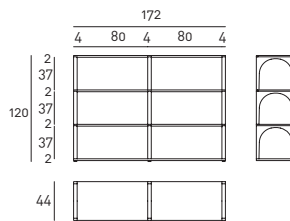

## Portico Libreria

design Claesson Koivisto Rune

Bookshelf with shelves in whole panels of 2cm thick and 4cm deep, with a pitch of 80 or 100cm, veneered in natural or charcoal dyed oak. Side panels 4cm thick with arch design and through holes to house the assemblage tie rod and height-adjustable feet. Available only in fixed configurations, to be assembled in situ.